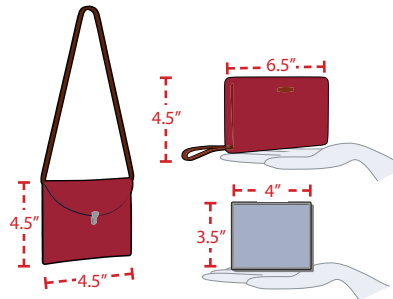

## APPROVED BAG EXAMPLES

### CLEAR TOTE

Clear Plastic Vinyl or PVC  
Does not exceed 12" x 6" x 12"

### PLASTIC STORAGE BAG

1 Gallon  
Re-Usable, Clear

### SMALL CLUTCH BAG

Approximately the size of a hand, with or without a strap  
No larger than 4.5" x 6.5"